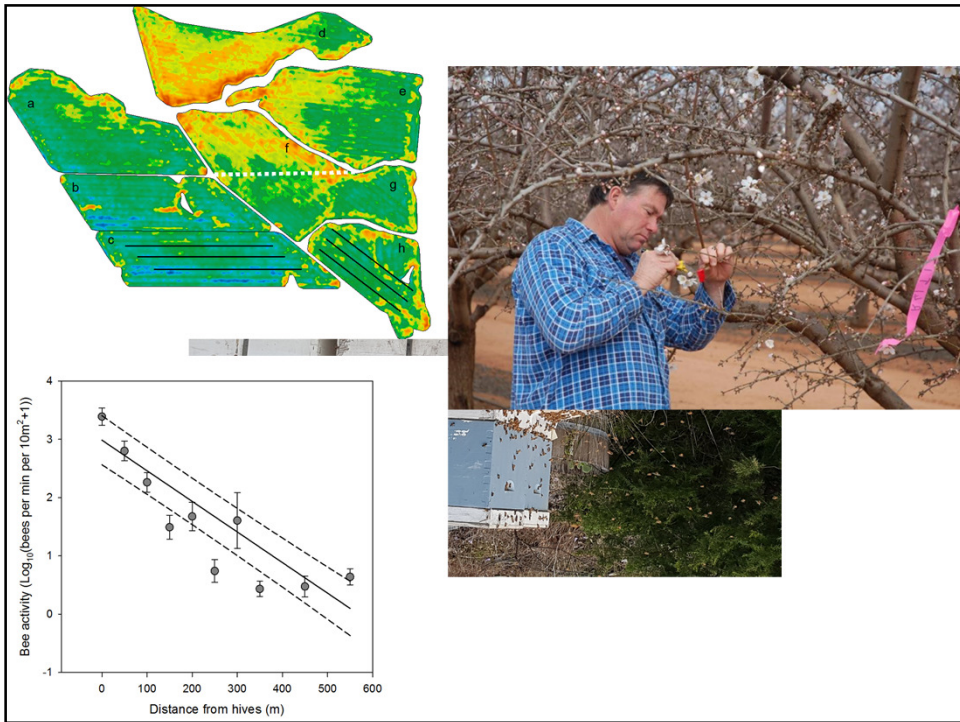

Businesses
current
aims

- 100kg /hive equivalent
- Max 3-4 pollination jobs/hive/season
- Biggest honey crops are Citrus and Lucerne

Diversification

R&D

Manuka

Packaging

Exporting

Thank you