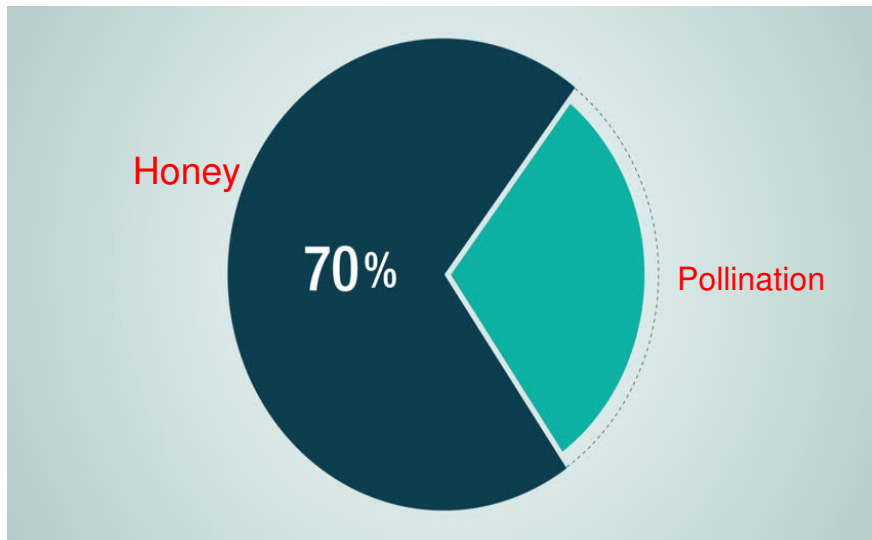

Why Bees

The problem –
failure beans

Australian Bee Services

Corporate structure
Ambitious goals – 100% pollination

Trying to find some profits

Current balance

We Pollinate

- Beans
- Almonds
- Apples
- Blueberries
- Cherries
- Vetch
- Clover
- Oranges
- Avocado
- Lucerne
- Canola
- Carrot seed
- Pears

Businesses
current
aims

- 100kg /hive equivalent
- Max 3-4 pollination jobs/hive/season
- Biggest honey crops are Citrus and Lucerne

Diversification

R&D

Manuka

Packaging

Exporting

Thank you