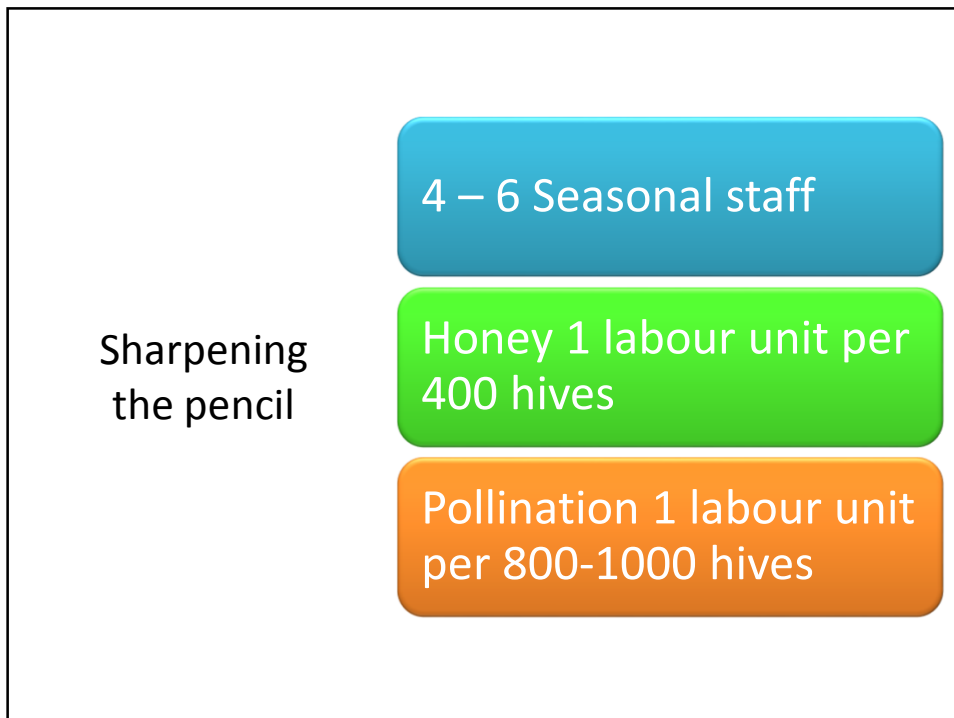

Why Bees

The problem –
failure beans

Australian Bee Services

Corporate structure
Ambitious goals – 100% pollination

Trying to find some profits

Current balance

We Pollinate

- Beans
- Almonds
- Apples
- Blueberries
- Cherries
- Vetch
- Clover
- Oranges
- Avocado
- Lucerne
- Canola
- Carrot seed
- Pears

Businesses
current
aims

- 100kg /hive equivalent
- Max 3-4 pollination jobs/hive/season
- Biggest honey crops are Citrus and Lucerne

Diversification

R&D

Manuka

Packaging

Exporting

Thank you