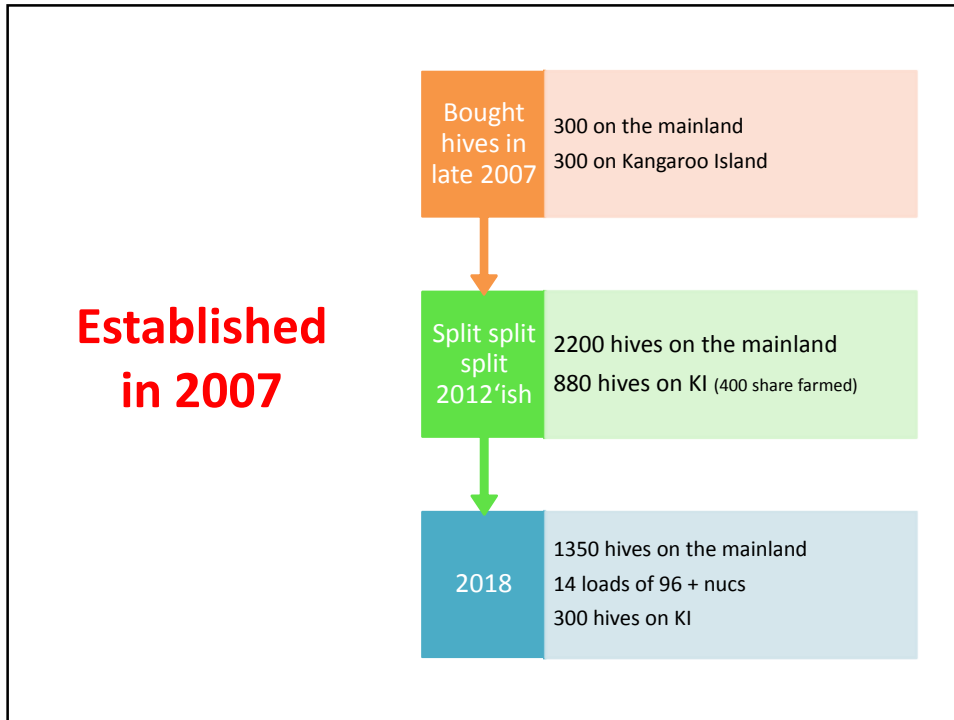

Why Bees

The problem –
failure beans

Australian Bee Services

Corporate structure
Ambitious goals – 100% pollination

Trying to find some profits

Current balance

We Pollinate

- Beans
- Almonds
- Apples
- Blueberries
- Cherries
- Vetch
- Clover
- Oranges
- Avocado
- Lucerne
- Canola
- Carrot seed
- Pears

Businesses
current
aims

- 100kg /hive equivalent
- Max 3-4 pollination jobs/hive/season
- Biggest honey crops are Citrus and Lucerne

Diversification

R&D

Manuka

Packaging

Exporting

Thank you